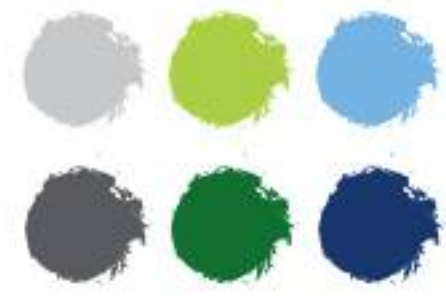

red

pink

orange

brown

yellow

white

green

gray

blue

black

purple

light = chiaro
Es. Light green
dark = scuro
Es. Dark grey

fuchsia

aqua blue

bright = brillante
Es. bright yellow
pale = tenue/pastello
Es. Pale pink